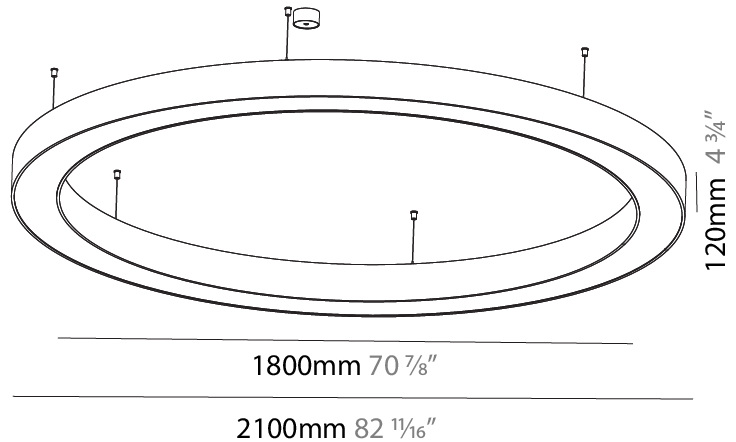

GENERAL

Series: Glorious
Subseries: Glorious
Brand: Prolicht
Division: Architectural
Mounting Type: Suspension
Mounting Location: Ceiling
Subcategory: Ambient

PHYSICAL

Shape: Round
Diameter (mm): 2100
Diameter (in): 82 ¹¹/₁₆
Height (mm): 120
Height (in): 4 ³/₄
Max. Overall Height (mm): 2120
Max. Overall Height (in): 83 ⁷/₁₆
Light Distribution: Direct / Indirect
Weight (kg): 26.817
Weight (lbs): 59.12
Diffuser: PMMA - Opal
Fixture Finish: SSR / BKV / CWI / CRY / HAB / UFT / ITA / RUA / FTG / MYG / LOD / PUS / FRO / FUP / KIA / POP / BLS / SPG / MEY / GOH / GUM / CHC / COM / ABZ / JAG / OBR / MOS / ROR
Fixture Material: Aluminum

ELECTRICAL

Lamp Type: LED (Zhaga Standard)
Input Wattage (W): 165
Total Output Wattage (W): 132 / 105.6 (3500K)
Dimming: Non-Dimming / Phase Dimming (120Vac only) / 0-10V Dimming
Driver Included: Yes
Driver Location: Integrated
Driver Type: Constant Current - 120 / 277Vac
Driver Class: Class 2
Input Voltage (V): 120 - 277
Constant Current (MA): 350 / 700/600 (3500K)

LED

Color Temperature (°K): 3000 / 3500 / 4000
Max. Delivered Lumen (lm): 9690 / 10035 / 10240 Direct / 7670 / 7938 / 8100 Indirect
CRI: >80 CRI
Efficiency (%): 70
Lamp Life (hrs): 50000

OPTICAL

RATINGS AND CERTIFICATIONS

Certified By: Certified for North American Standards
IP rating: IP20

PROJECT
TYPE
SPECIFIER
QUANTITY
DATE