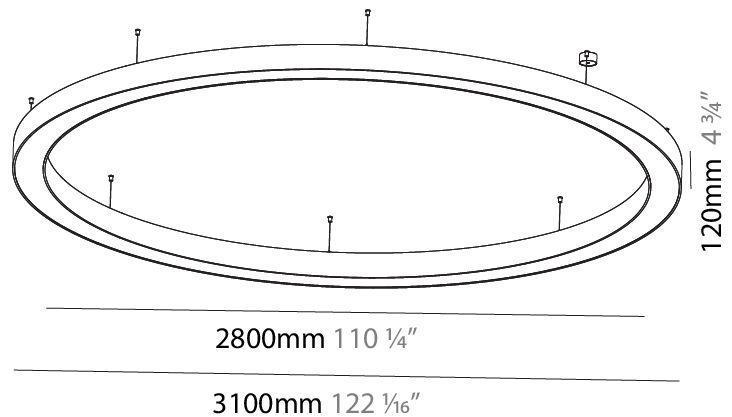

GENERAL

Series: Glorious
Subseries: Glorious
Brand: Prolicht
Division: Architectural
Mounting Type: Suspension
Mounting Location: Ceiling
Subcategory: Ambient

PHYSICAL

Shape: Round
Diameter (mm): 3100
Diameter (in): 122 1/16
Depth (mm): 120
Depth (in): 4 3/4
Max. Overall Height (mm): 2120
Max. Overall Height (in): 83 7/16
Light Distribution: Direct / Indirect
Weight (kg): 40.905
Weight (lbs): 90.18
Diffuser: PMMA - Opalor Micro-Prism
Fixture Finish: SSR / BKV / CWI / CRY / HAB / UFT / ITA / RUA / FTG / MYG / LOD / PUS / FRO / FUP / KIA / POP / BLS / SPG / MEY / GOH / GUM / CHC / COM / ABZ / JAG / OBR / MOS / ROR
Fixture Material: Aluminum

ELECTRICAL

Lamp Type: LED (Zhaga Standard)
Input Wattage (W): 240
Total Output Wattage (W): 192 / 153.6 (3500K)
Dimming: Non-Dimming / Phase Dimming (120Vac only) / 0-10V Dimming
Driver Included: Yes
Driver Location: Integrated
Driver Type: Constant Current - 120 / 277Vac
Driver Class: Class 2
Input Voltage (V): 120 - 277
Constant Current (MA): 350 / 800 (3500K)

LED

Color Temperature (°K): 3000 / 3500 / 4000
Max. Delivered Lumen (lm): 14770 / 15288 / 15600 Direct / 10220 / 10584 / 10800 Indirect
CRI: >80 CRI
Efficiency (%): 70
Lamp Life (hrs): 50000

OPTICAL

RATINGS AND CERTIFICATIONS

Certified By: Certified for North American Standards
IP rating: IP20

PROJECT
TYPE
SPECIFIER
QUANTITY
DATE